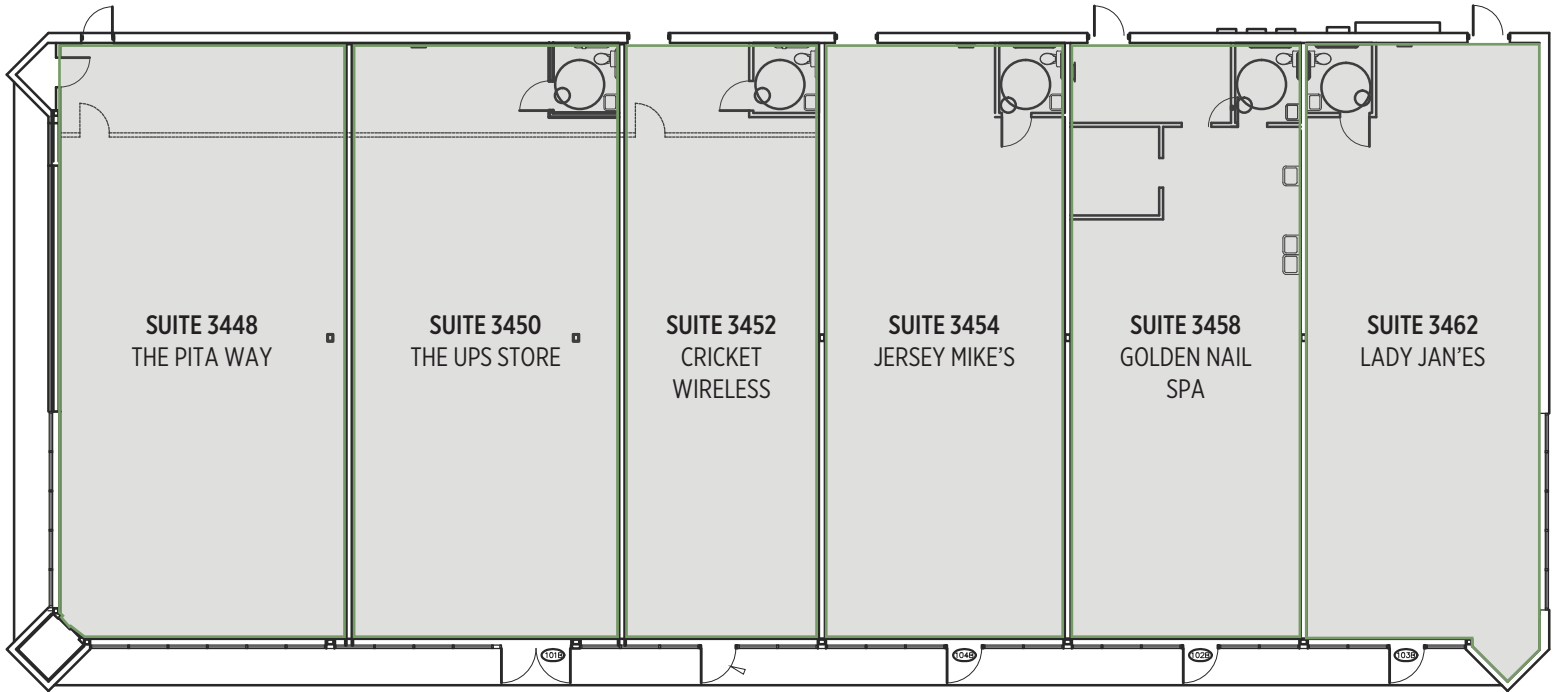

Alpine Center

3450 Alpine Ave NW

Availability:

3448	Leased
3450	Leased
3452	Leased

3454	Leased
3458	Leased
3462	Leased

All leases are **NNN**. Tenants are responsible for Pro Rata share of: real estate taxes, building insurance, and common area maintenance (CAM).