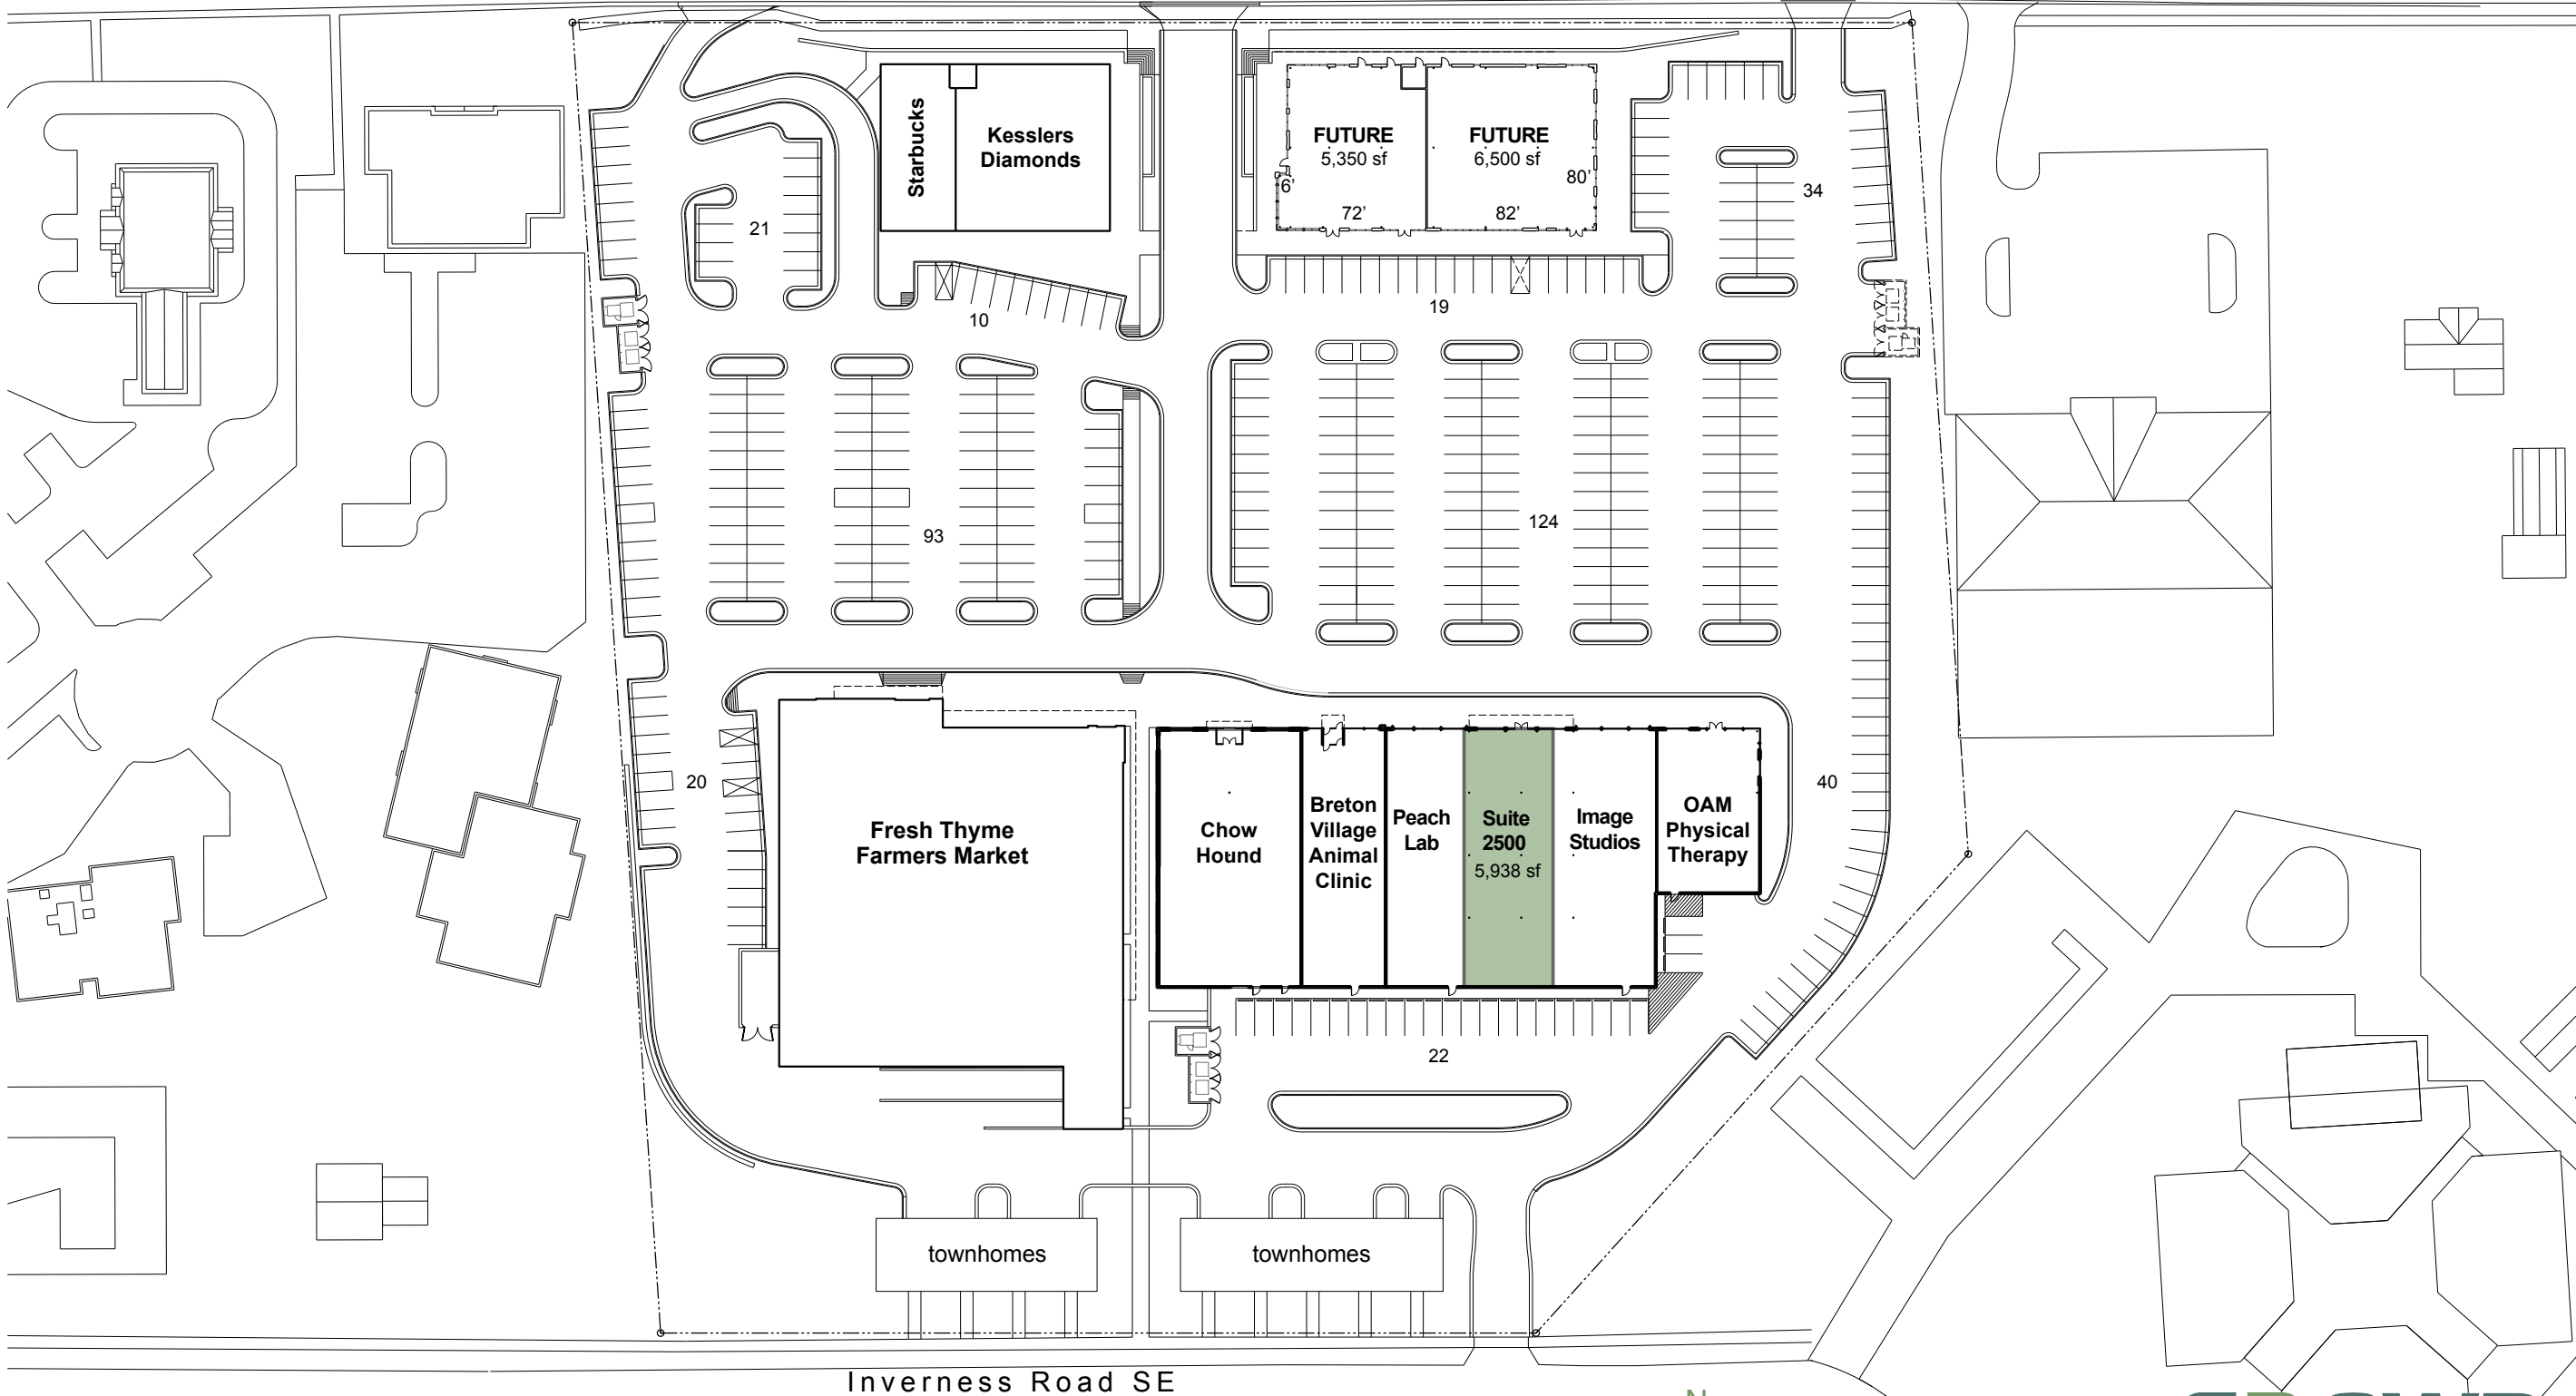

BRETON SOUTH VILLAGE SITE PLAN

2500 BRETON RD SE • GRAND RAPIDS, MI 49546

Burton Street SE

Inverness Road SE